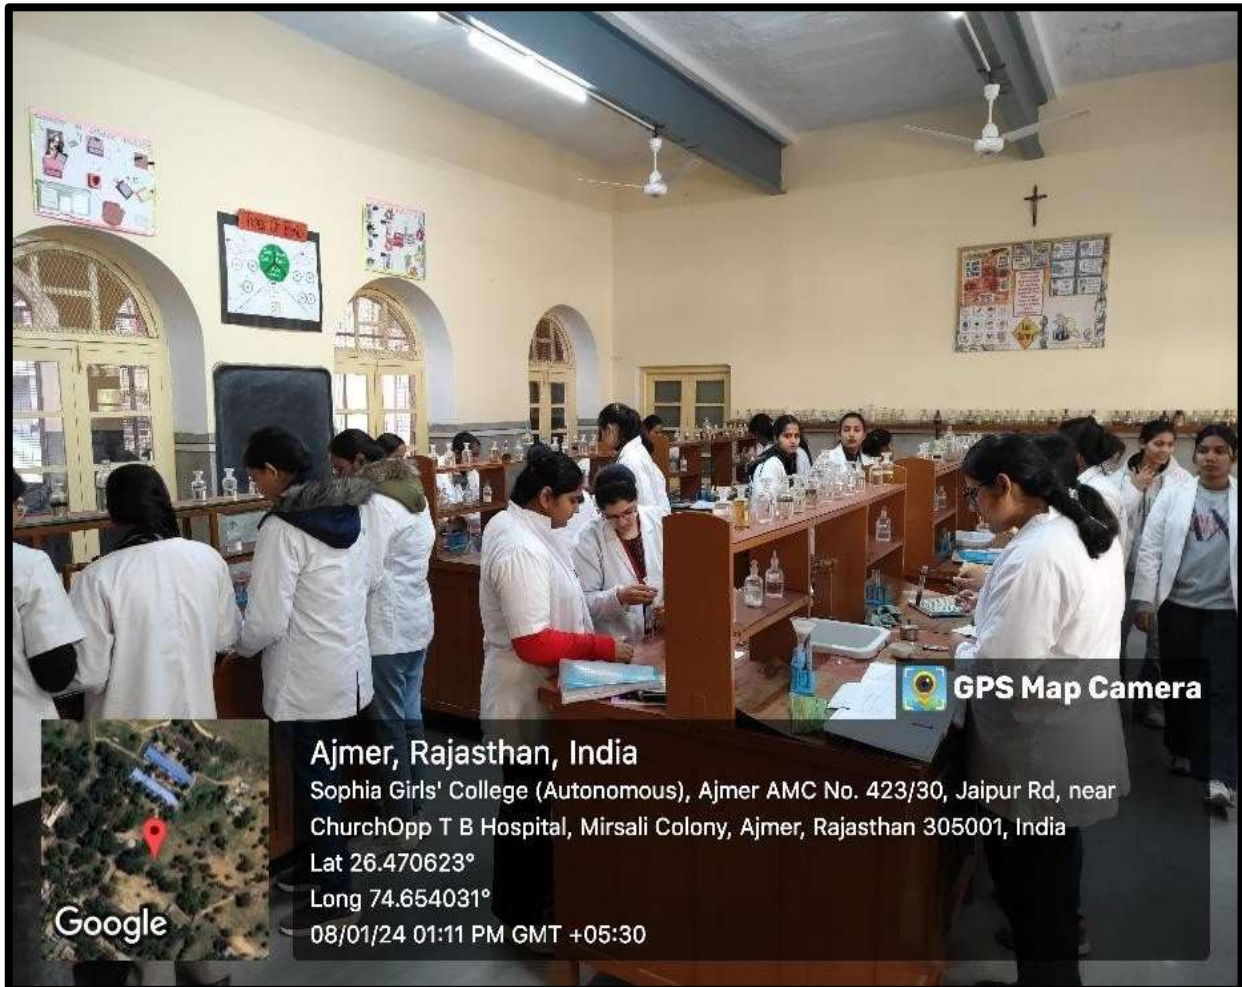

FORTUNATUS Stadium and Seminar Room

Board Room 1 & 2

Digital Learning Centre

Solar Heaters and Solar Panels

Facility on Campus for Specially Abled Students

Annual Athletic Meet 2023-24

36th Intercollegiate Badminton and Table Tennis (M/W) Tournament 2023-24